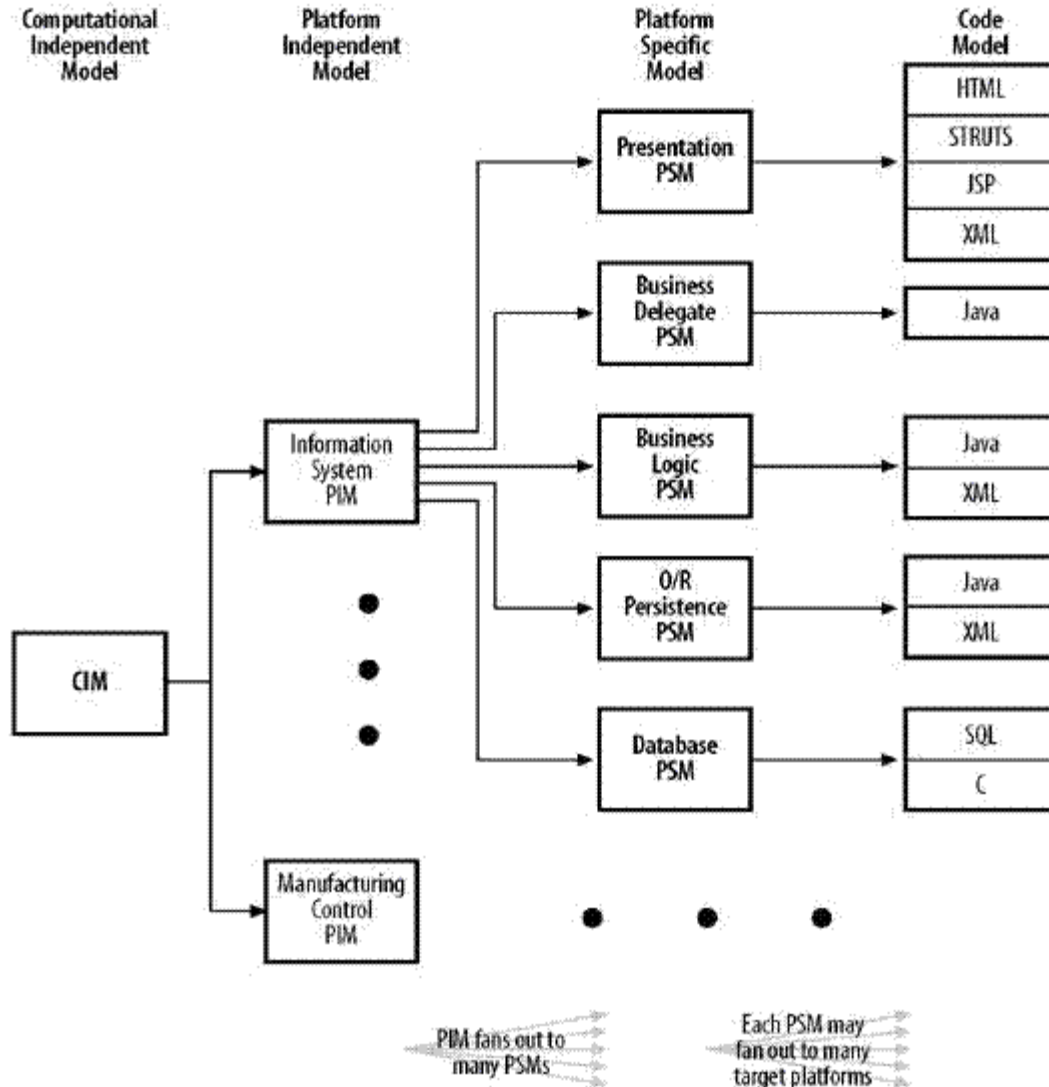

MDD Improvements

Figure A-1. An example of MDA models and their relationship